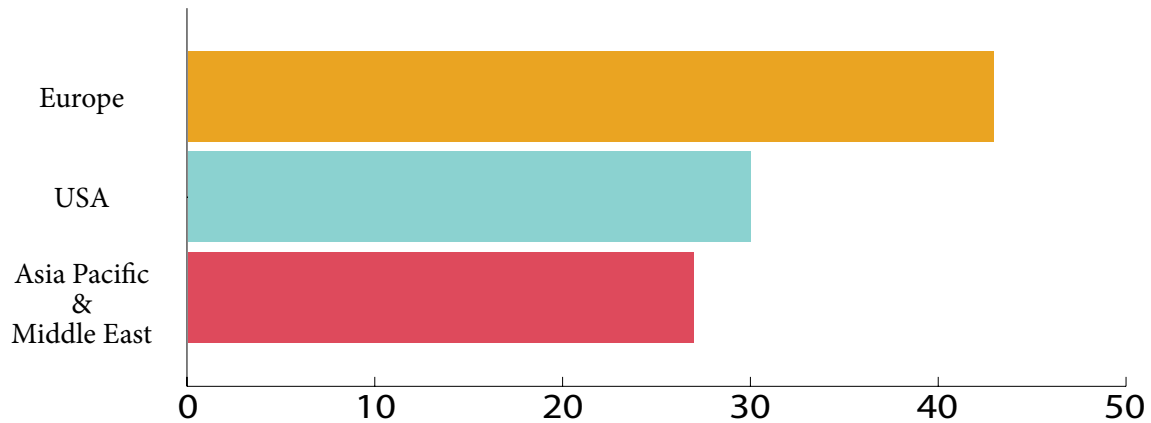

our DELEGATE is your CLIENT

Exhibitors and sponsors have the opportunity for face-to-face networking with leading scientists and clinicians, increase brand awareness, and develop collaborations with an international audience.

In 2017-2018, the top ten countries represented by our delegates were: United States, United Kingdom, Germany, Netherlands, Belgium, Sweden, Canada, France, Switzerland, Japan, Spain and UAE

ME Conference Series Attendees (%)