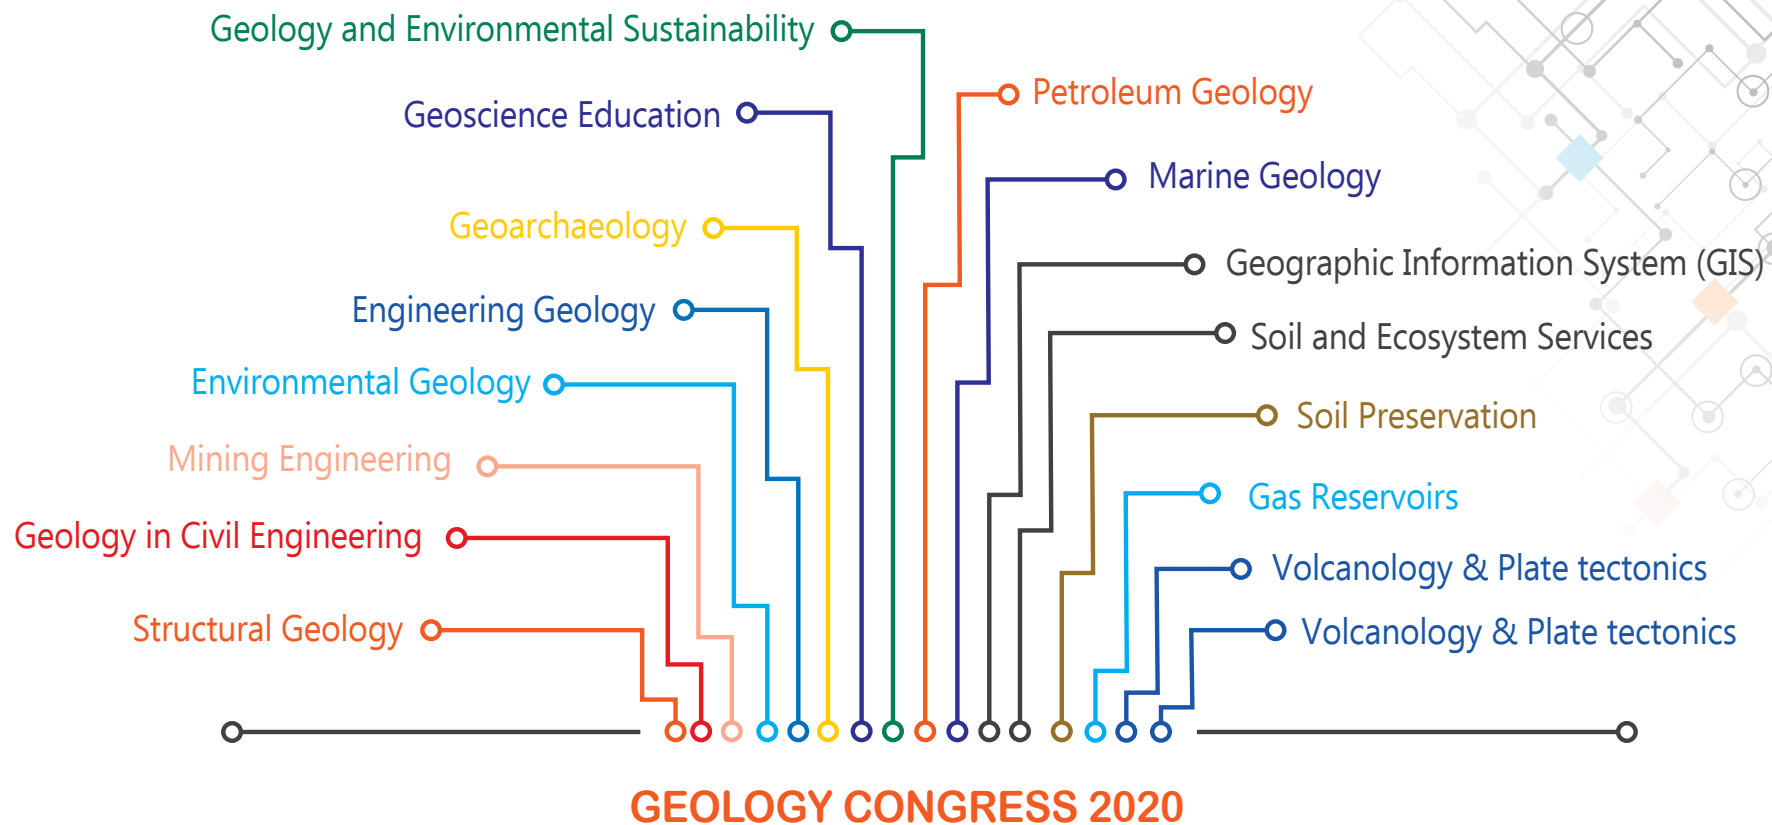

5+ Keynote Sessions

10+ Scientific Sessions

Workshops and
Special Sessions

40+ Oral
Presentations

25+ Poster
Presentations

Young
Researchers
Forum

Conference Sessions

For a list of various scientific sessions please visit:
<https://geology.conferenceseries.com/call-for-abstracts.php>

Outside this center, the city reaches out to the neighboring emirate of Sharjah toward the north, while broadening south and west in a long lace of advancement nearby the Gulf, through the areas of Satwa, Jumeirah and Umm Suqeim to new Dubai.

Contact Details

Exhibition Dates

Dates of Exhibit: June 18-19, 2020

Date of Booth Set-up: June 17, 2020 Wednesday (Evening)

geology.conferenceseries.com

Mail us to know more!

Email: geology@memeetings.com

James Wilson