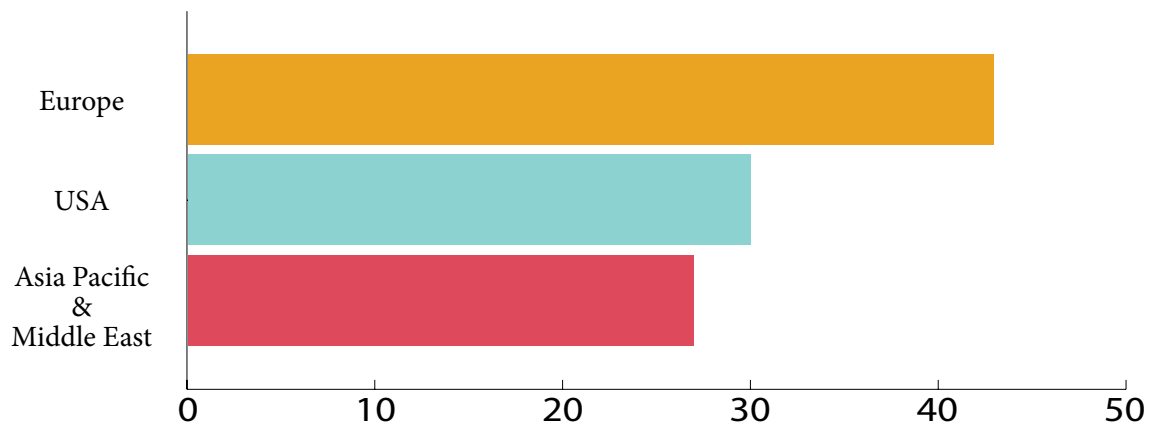

our DELEGATE is your CLIENT

Exhibitors and sponsors have the opportunity for face-to-face networking with leading scientists and clinicians, increase brand awareness, and develop collaborations with an international audience.

In 2017-2018, the top ten countries represented by our delegates were: United States, United Kingdom, Germany, Netherlands, Belgium, Sweden, Canada, France, Switzerland, Japan, Spain and UAE

ME Conference Series Attendees (%)