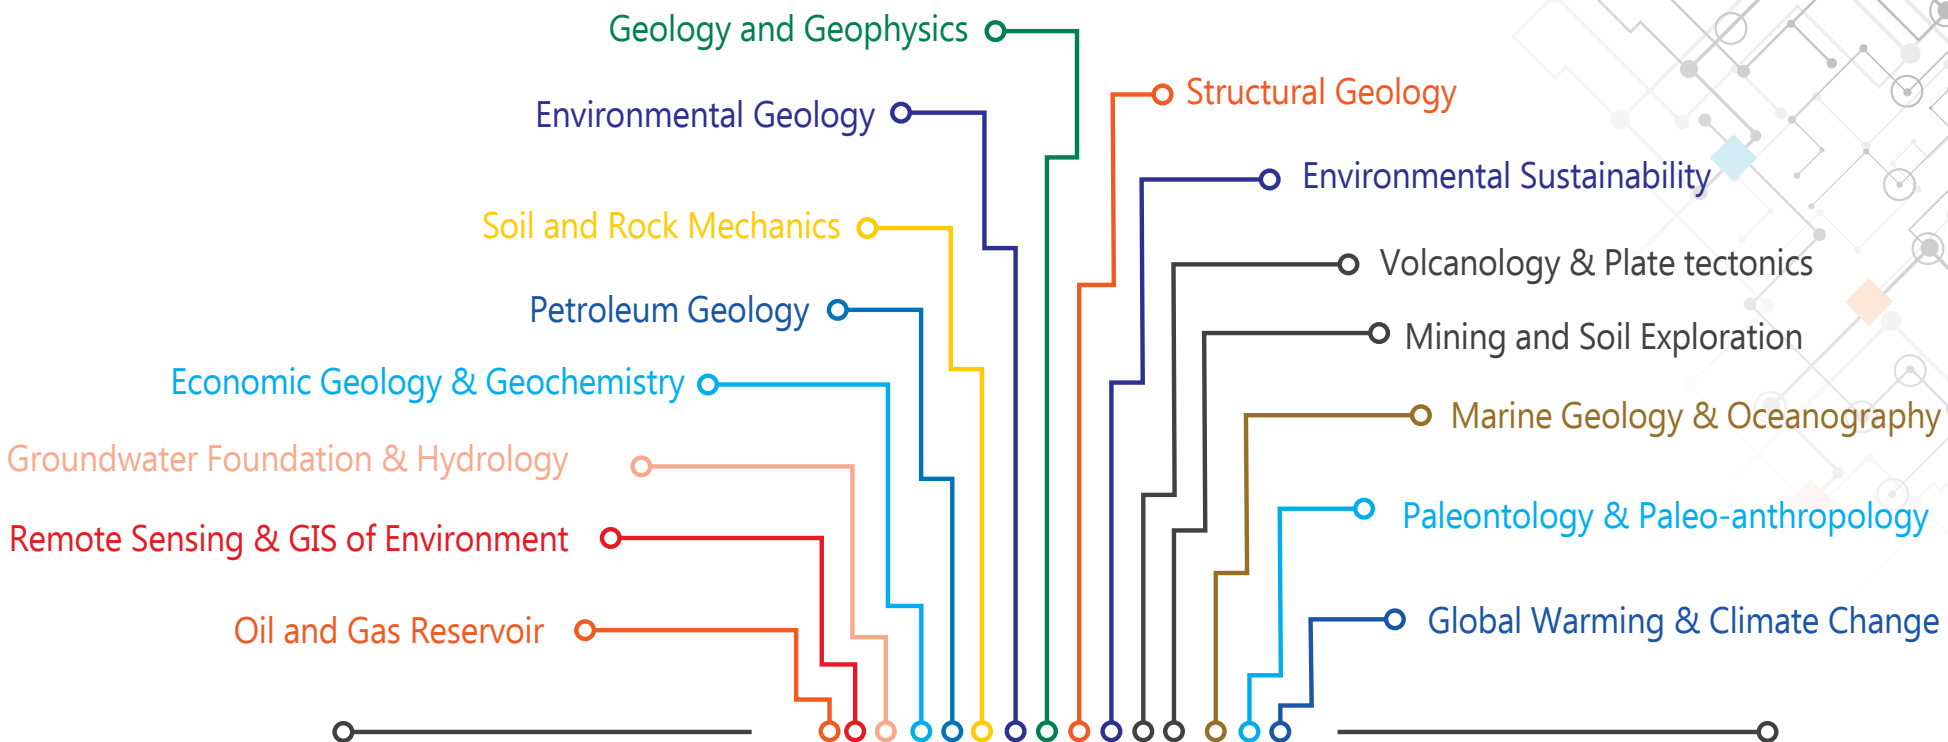

Conference Sessions

GEOLOGY 2019

For a list of various scientific sessions please visit:
<https://geology.conferenceseries.com/abstract-submission.php>